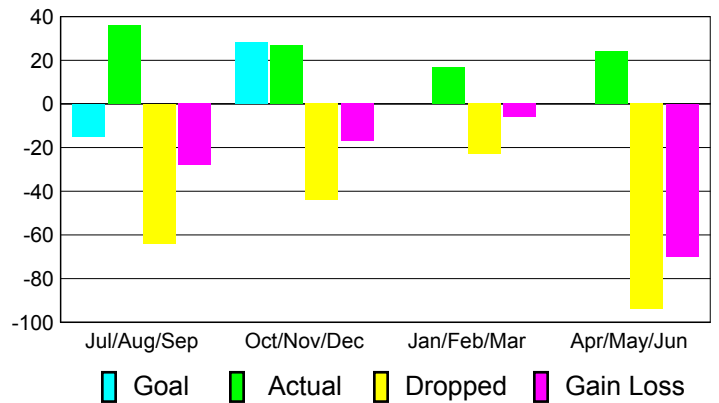

### YTD Status Quo Clubs 2010-2011

Status Quo Clubs Compared to Status Quo Members

## MEMBERSHIP

**Membership Results  
2010-2011**

**Membership  
2009-2010**

Month	Net Memb Goal	Actual New Memb	Actual Dropped Memb	Gain/Loss of Memb	Gain/Loss of Memb
Jul/Aug/Sep	-15	36	-64	-28	-10
Oct/Nov/Dec	28	27	-44	-17	16
Jan/Feb/Mar	0	17	-23	-6	-2
Apr/May/June	0	24	-94	-70	-19
<b>Totals</b>	<b>13</b>	<b>104</b>	<b>-225</b>	<b>-121</b>	<b>-15</b>

### Membership Results 2010-2011

Goal, New, Dropped, Gain/Loss

### Comparison of Membership Gain/Loss

Current Year Compared to the Previous Year