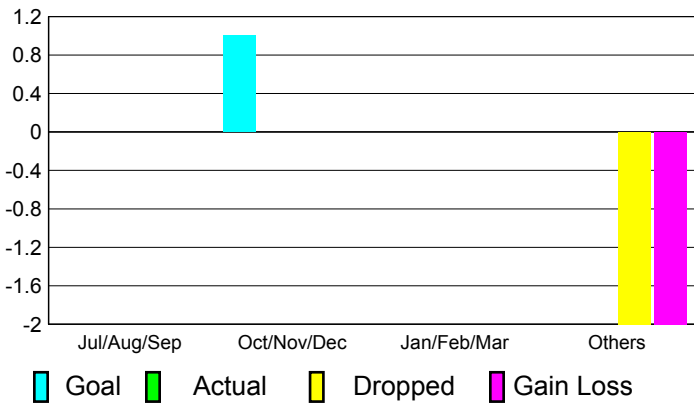

## CLUBS

**Club Results  
2010-2011**

**Clubs  
2009-2010**

Month	New Club Goal	Actual New Clubs	Actual Dropped Clubs	Gain/Loss of Clubs	Gain/Loss of Clubs
Jul/Aug/Sep	0	0	0	0	0
Oct/Nov/Dec	1	0	0	0	1
Jan/Feb/Mar	0	0	0	0	0
Apr/May/June	0	0	-2	-2	0
<b>Totals</b>	<b>1</b>	<b>0</b>	<b>-2</b>	<b>-2</b>	<b>1</b>

### Club Results 2010-2011

Goal, New, Dropped, Gain/Loss

### Comparison of Club Gain/Loss

Current Year Compared to the Previous Year